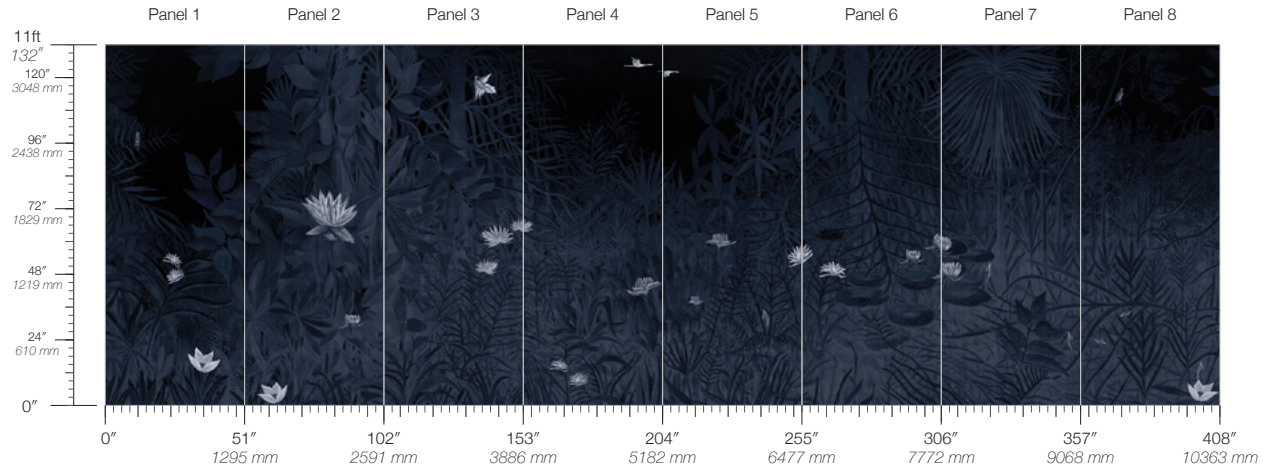

Wanderlust Delve

Suitable for residential and commercial projects

COLOR
Delve

STOCK
Made to order

REPEAT
Non-repeating

CONTACT
sales@calicowallpaper.com
+1 718 243 1705
57 Lispenard Street
New York, NY 10013 USA

ITEM
4510

MINIMUM
1 panel

LEAD TIME
4 weeks to print

CONTENT
Type II Vinyl

MAINTENANCE
Water-based cleanser

ORIGIN
USA

DISCLAIMER
Panel maps represent mural artwork only. Reference the physical sample for color and texture.

PANEL WIDTH
51" / 1295 mm trimmed

FLAMMABILITY
ASTM E84 Adhered Class A

DETAILS
Custom options available

PANEL HEIGHT
132" / 3353 mm standard

ENVIRONMENTAL
Recycled Content, Phthalate Free
Low VOC, HPD Available

PRICE
Available upon request